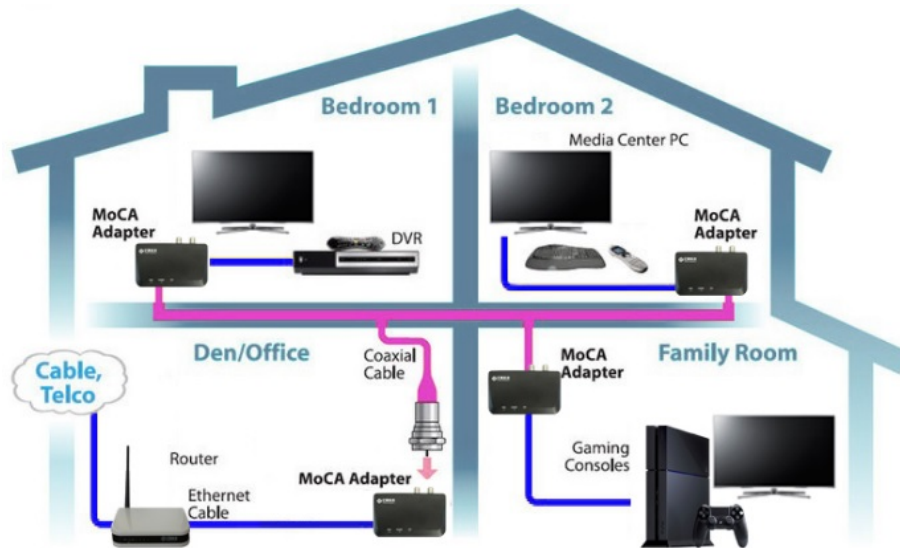

Specifications

Item		Parameters
MoCA System	Chip technology	MOCA 2.0 Entropic solution : EN2850 or MOCA 2.0 M star solution : MSE320A
	SPI NOR Flash	4 Mbytes
	Channel Bandwidth	100 MHz for MoCA 2.0
	Output Frequency	E-Band & D-Band
	Max. Attenuation	75 dB
	Throughput (MAC Rate)	Up to 550Mbps
Cable Interface	Cable Input	F-type, 75 ohm
	To TV (Loop through)	F-type, 75 ohm
Diplexer	Low pass, Insertion loss, Return loss	5~1002 MHz, 1dB Max., 14dB Min.
	High pass, Insertion loss, Return loss	1125~1675 MHz, 2.5dB Max, 12dB Min.
Ethernet Interface	RJ-45	Giga-Ethernet port or 4-port Fast Ethernet port
User Interface	MoCA Link Indicator	Green: MoCA Link, Blinking Green: MoCA active
	Ethernet Indicator	Green: Link, Blinking Green: active
	Power Indicator	Green
	Reset Botton	Press & hold 15 sec. to restore device back to default setting
Ext. power adaptor	Main input	100 – 240 V/AC~, 50/60 Hz
	DC output	5V/1A
	Power Consumption	≤ 5 W